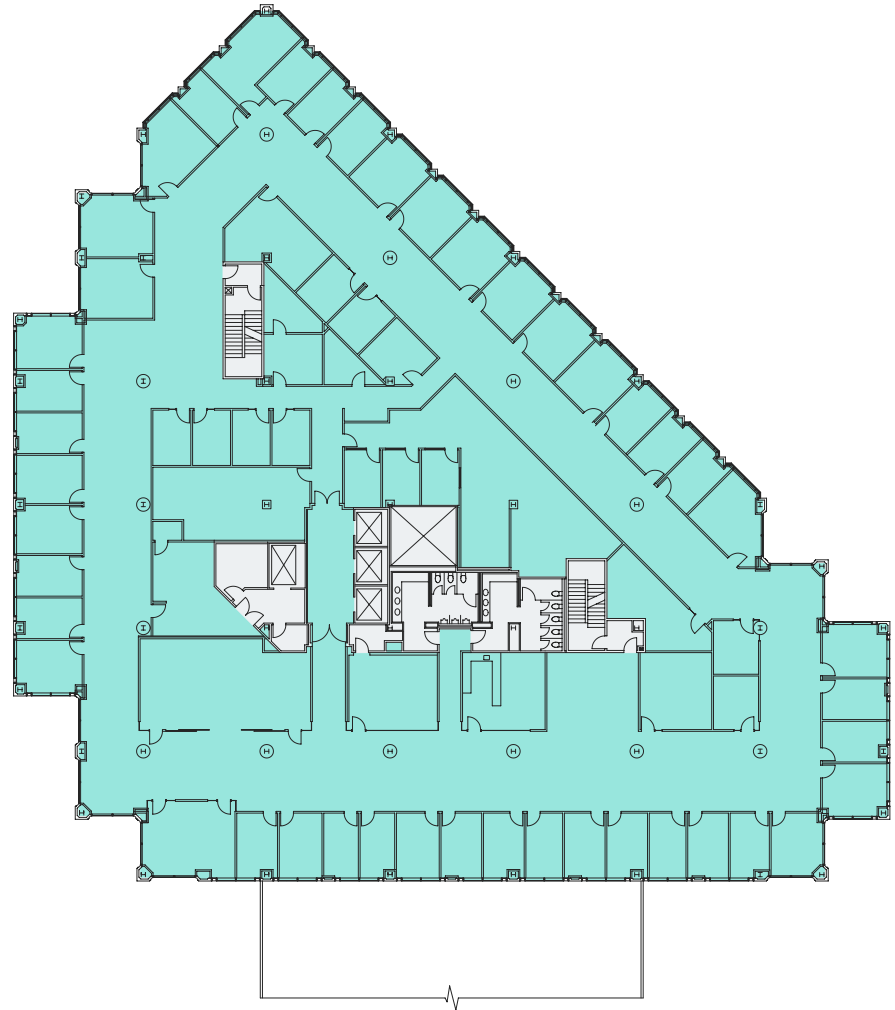

SANTA MONICA

SUITE 4000N CLOVERFIELD BOULEVARD

30,024 RENTABLE SQUARE FEET

SPACE AVAILABILITY

WWW.WG-LA.COM

P. 310 226 7429

PAT MCROSKEY
lic. 00891029

AMANDA CALOF
lic. 01470409