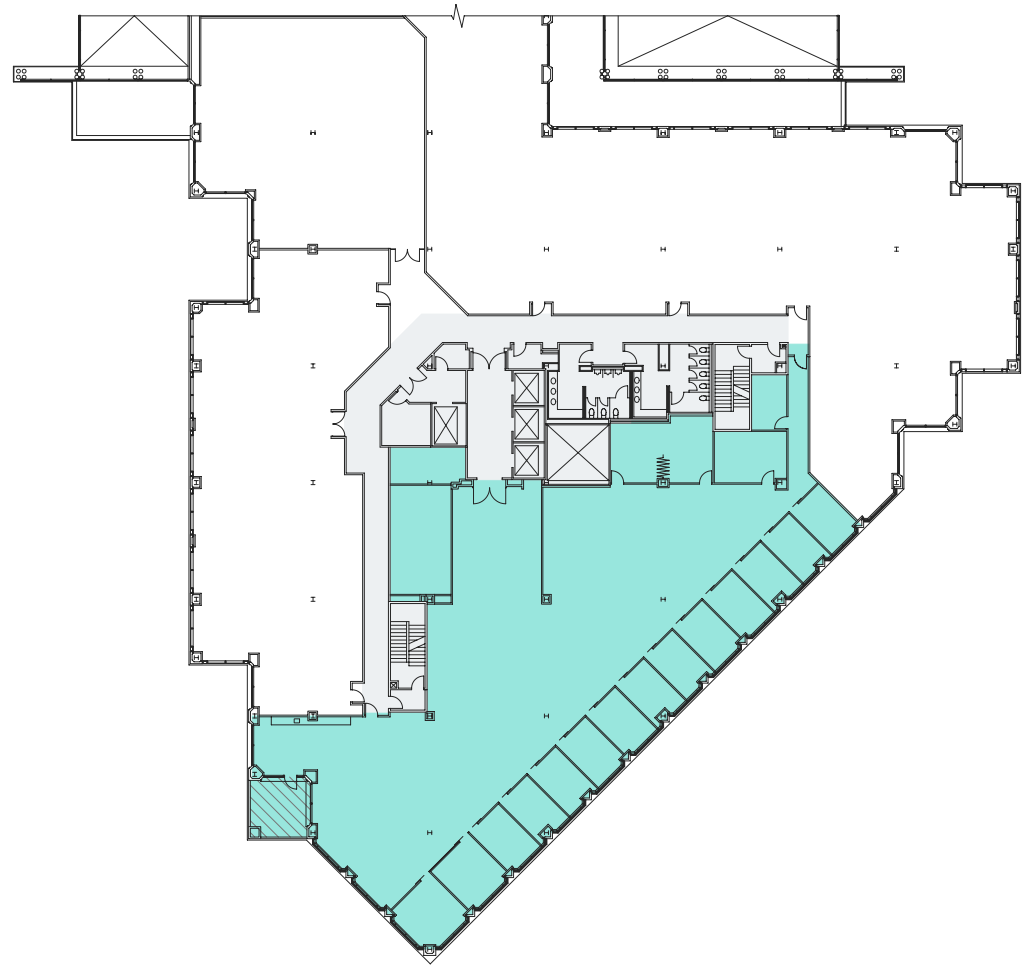

SANTA MONICA

SUITE 300S CLOVERFIELD BOULEVARD

12,638 RENTABLE SQUARE FEET

SPACE AVAILABILITY

WWW.WG-LA.COM

P. 310 226 7429

PAT MCROSKEY
lic. 00891029

AMANDA CALOF
lic. 01470409