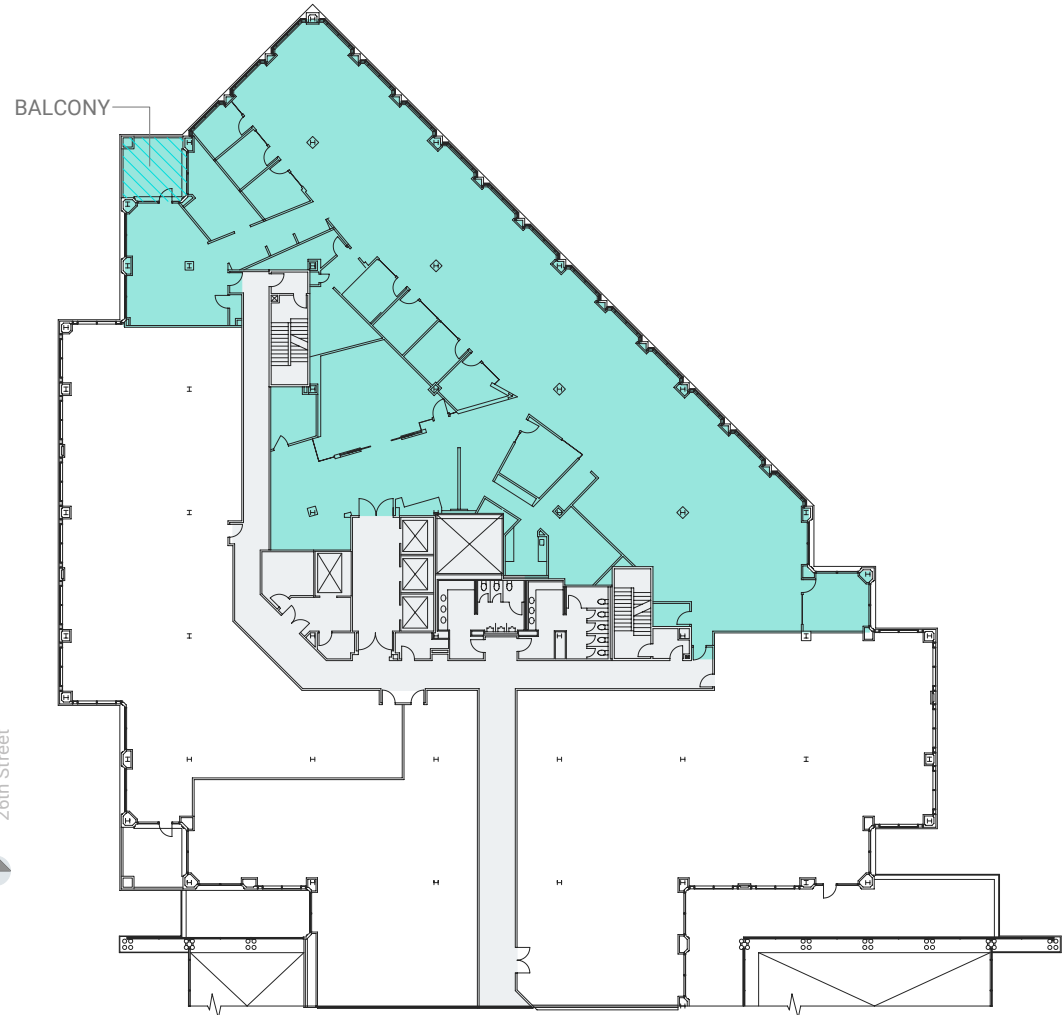

SANTA MONICA

SUITE 3000N CLOVERFIELD BOULEVARD

14,304 RENTABLE SQUARE FEET

SPACE AVAILABILITY

WWW.WG-LA.COM

P. 310 226 7429

PAT MCROSKEY
lic. 00891029

AMANDA CALOF
lic. 01470409