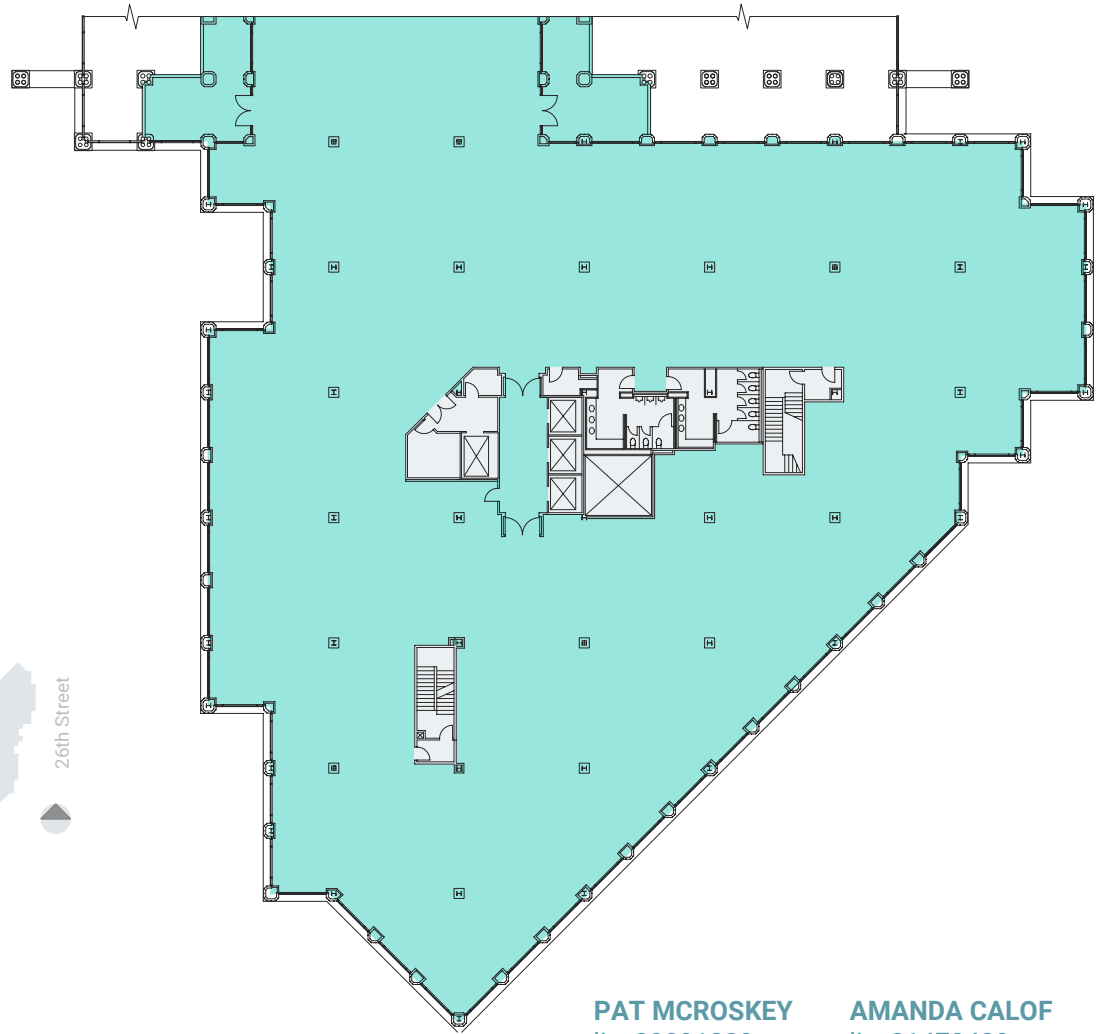

SANTA MONICA

SUITE 200S CLOVERFIELD BOULEVARD

33,629 RENTABLE SQUARE FEET

SPACE AVAILABILITY

WWW.WG-LA.COM

P. 310 226 7429

PAT MCROSKEY
lic. 00891029

AMANDA CALOF
lic. 01470409