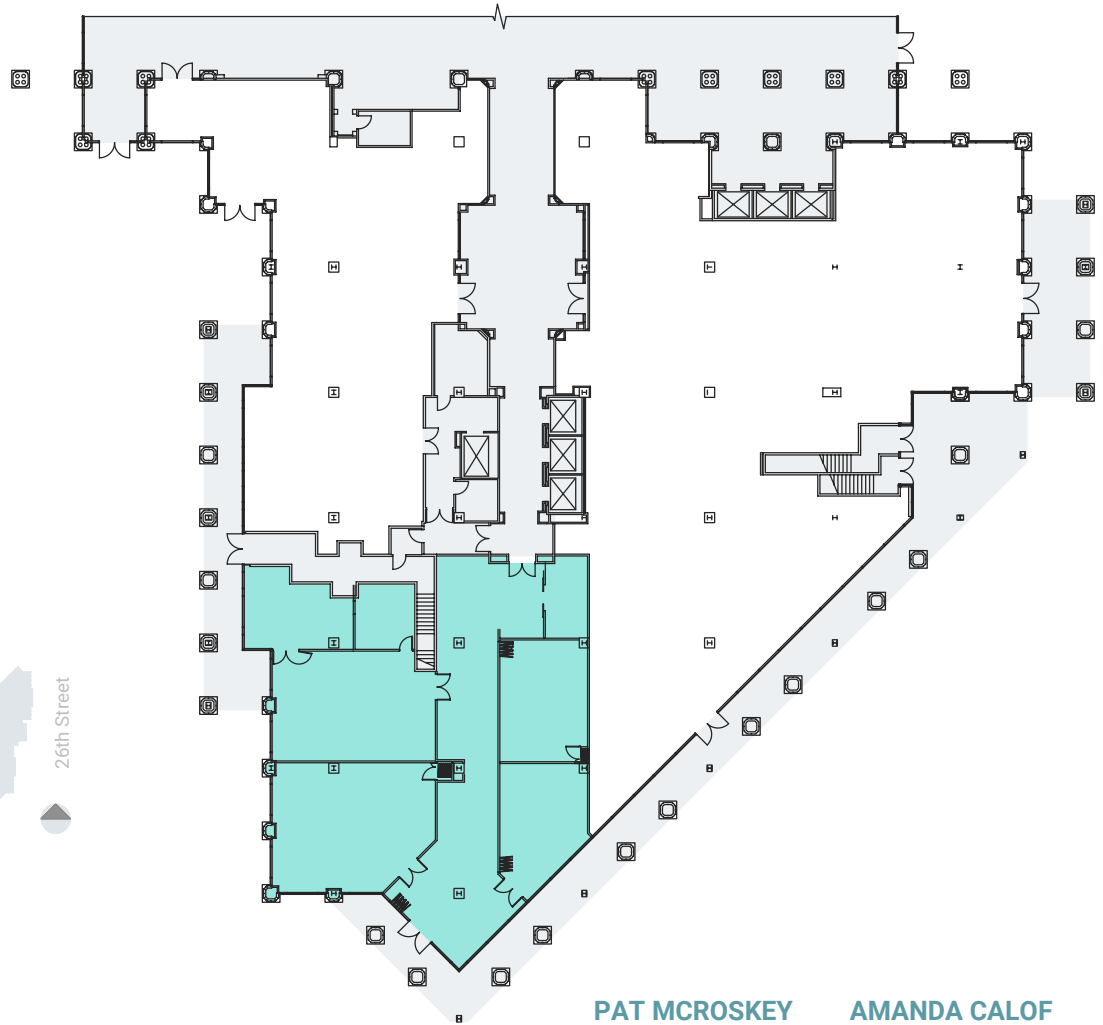

SANTA MONICA

SUITE S140 CLOVERFIELD BOULEVARD

7,218 RENTABLE SQUARE FEET

SPACE AVAILABILITY

WWW.WG-LA.COM

P. 310 226 7429

PAT MCROSKEY
lic. 00891029

AMANDA CALOF
lic. 01470409