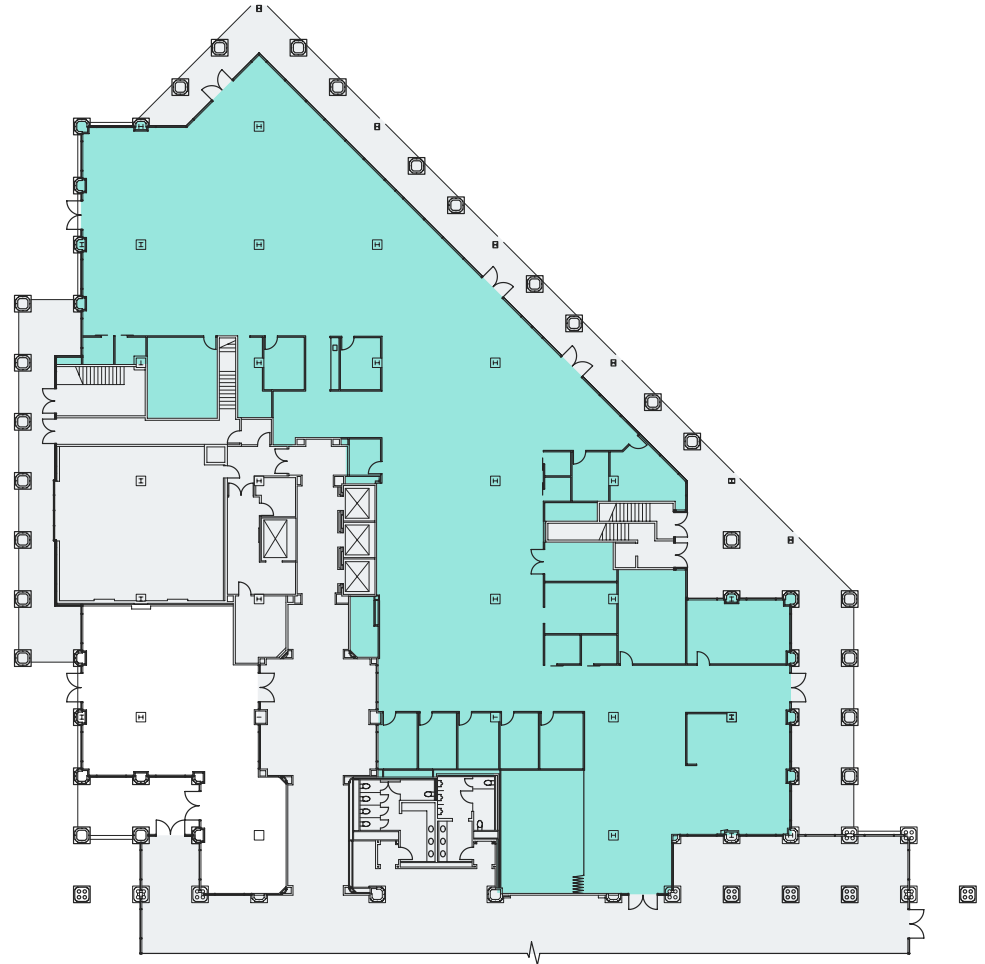

SANTA MONICA

SUITE 1000N CLOVERFIELD BOULEVARD

20,353 RENTABLE SQUARE FEET

SPACE AVAILABILITY

WWW.WG-LA.COM

P. 310 226 7429

PAT MCROSKEY
lic. 00891029

AMANDA CALOF
lic. 01470409