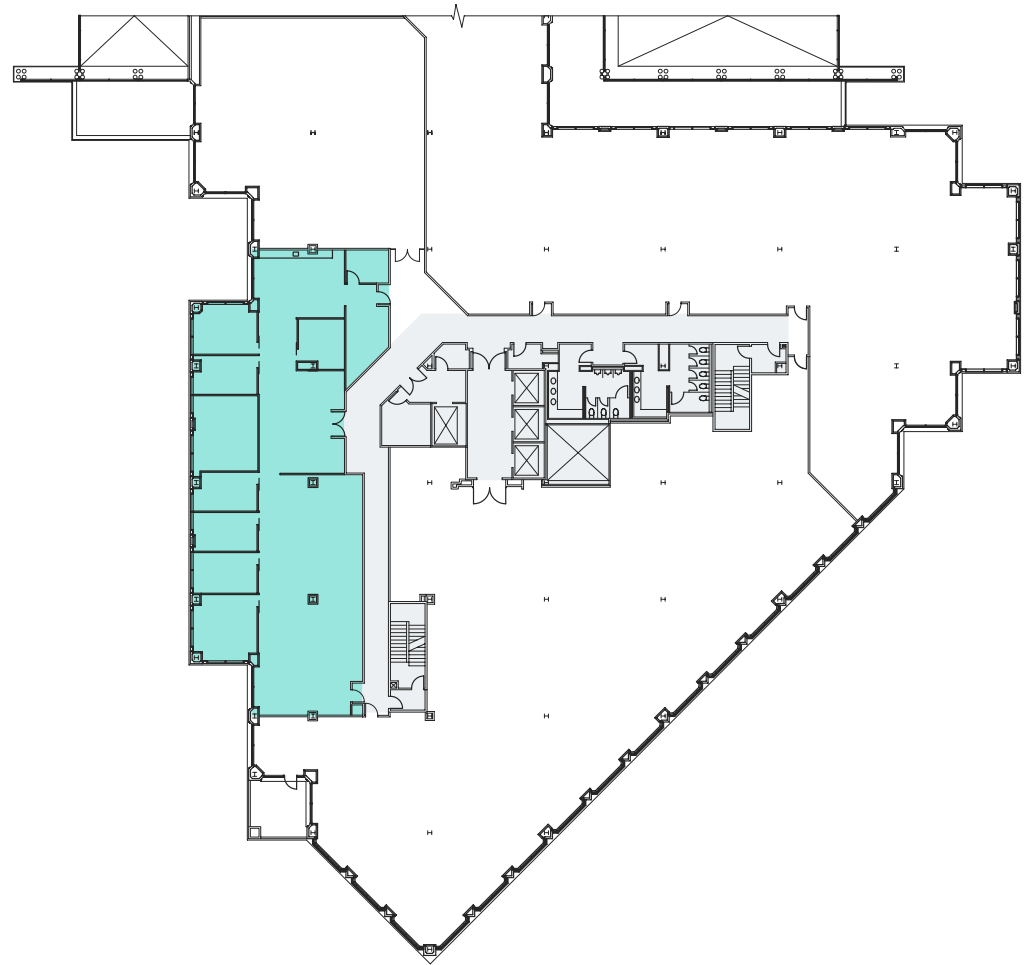

SANTA MONICA

SUITE 310S CLOVERFIELD BOULEVARD

5,732 RENTABLE SQUARE FEET

SPACE AVAILABILITY

WWW.WG-LA.COM

P. 310 226 7429

PAT MCROSKEY
lic. 00891029

AMANDA CALOF
lic. 01470409