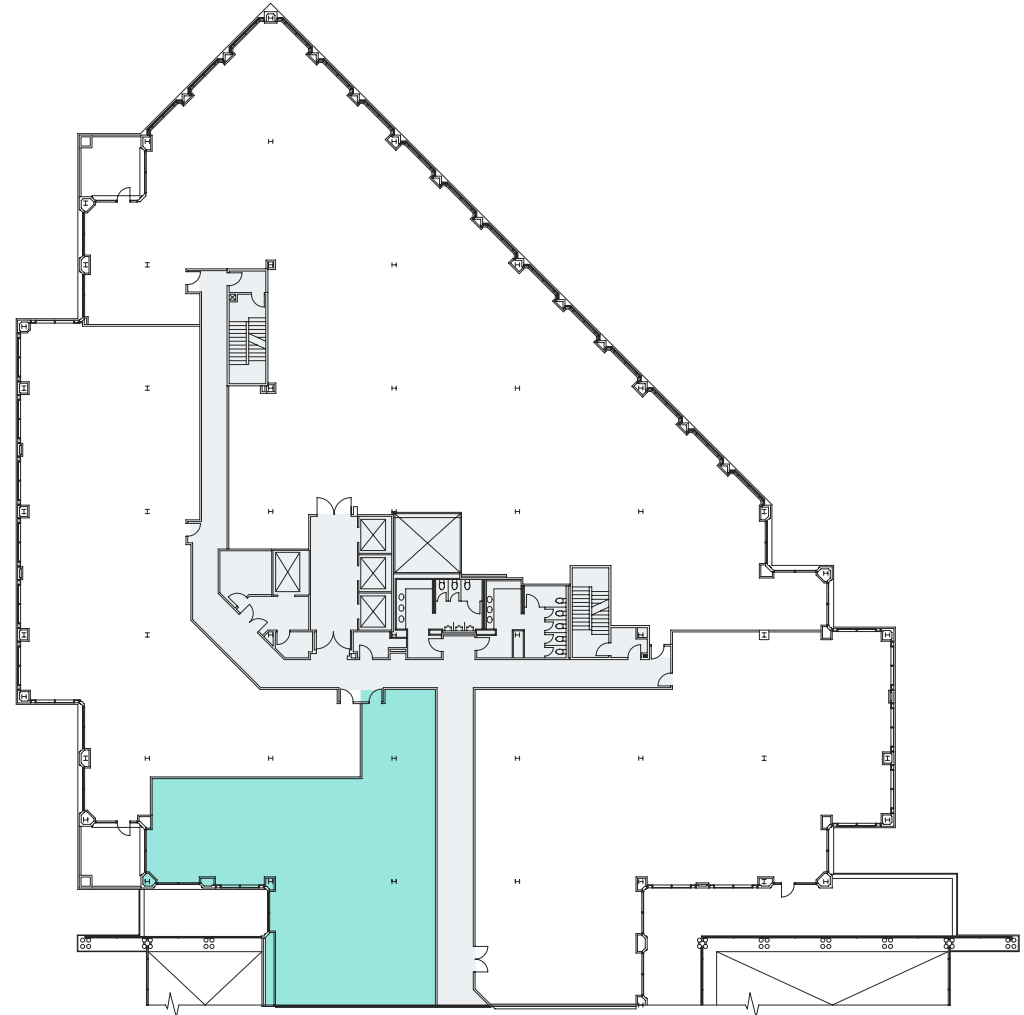

SANTA MONICA

SUITE 3060N CLOVERFIELD BOULEVARD

3,988 RENTABLE SQUARE FEET

SPACE AVAILABILITY

WWW.WG-LA.COM

P. 310 226 7429

PAT MCROSKEY
lic. 00891029

AMANDA CALOF
lic. 01470409