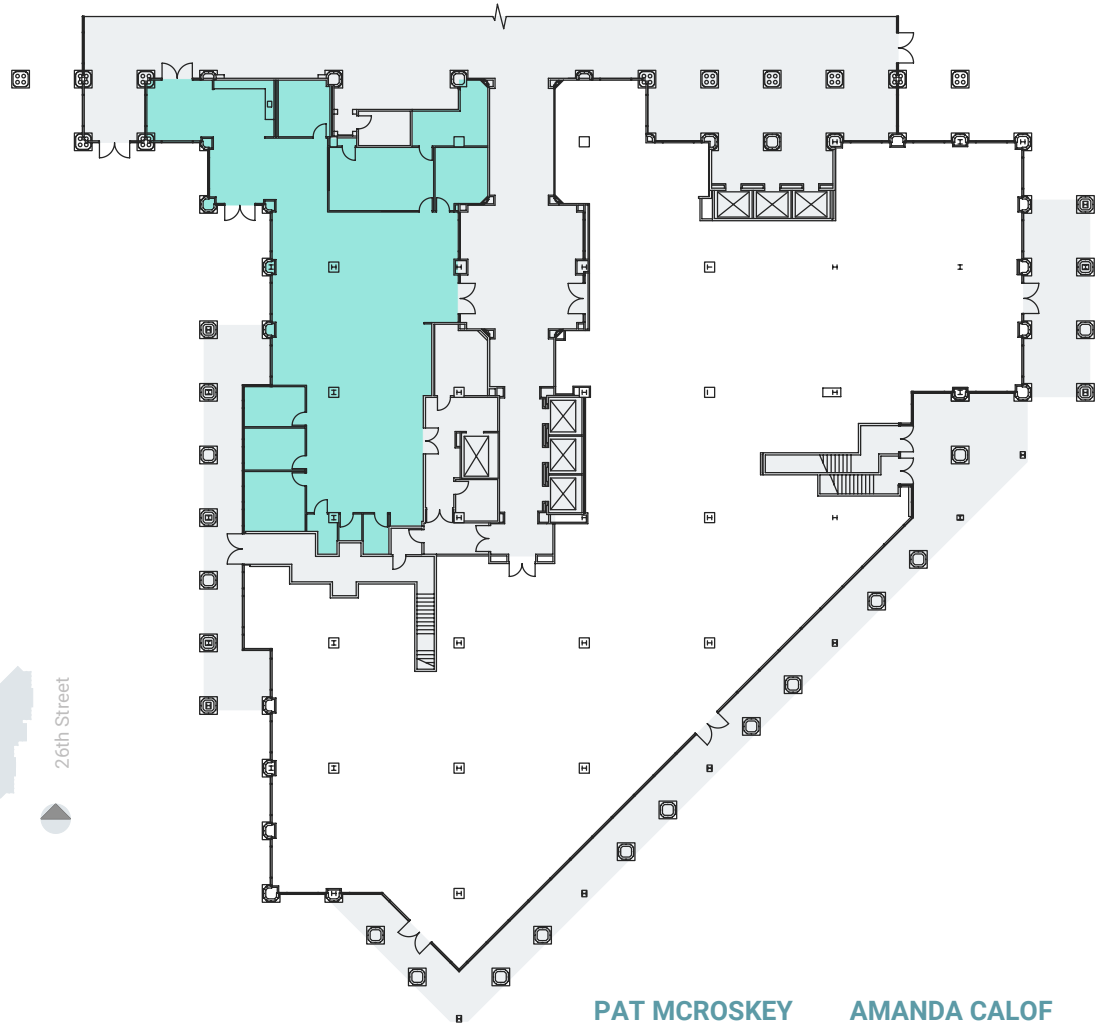

SANTA MONICA

SUITE 150S CLOVERFIELD BOULEVARD

6,339 RENTABLE SQUARE FEET

SPACE AVAILABILITY

WWW.WG-LA.COM

P. 310 226 7429

PAT MCROSKEY
lic. 00891029

AMANDA CALOF
lic. 01470409