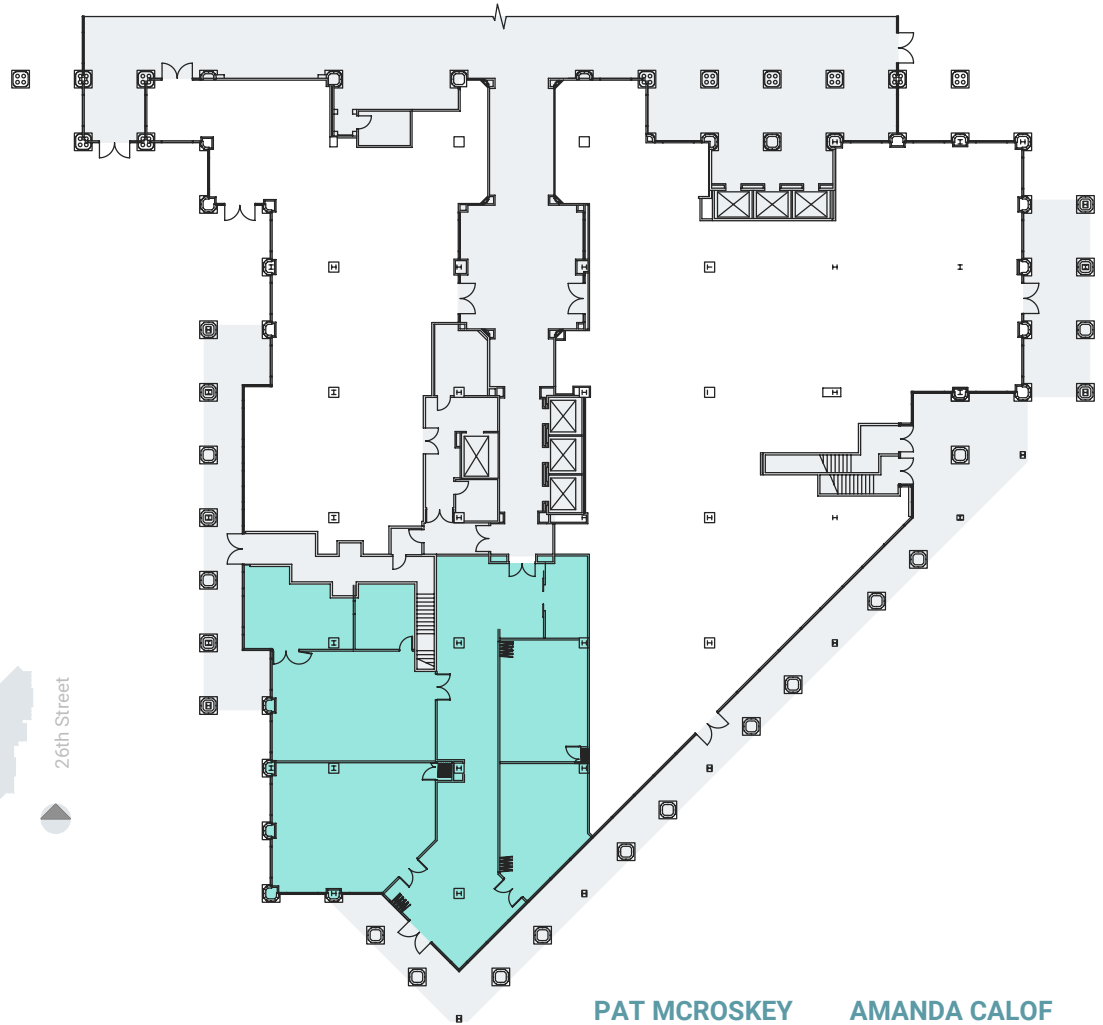

SANTA MONICA

SUITE 125S CLOVERFIELD BOULEVARD

7,218 RENTABLE SQUARE FEET

SPACE AVAILABILITY

WWW.WG-LA.COM

P. 310 226 7429

PAT MCROSKEY
lic. 00891029

AMANDA CALOF
lic. 01470409